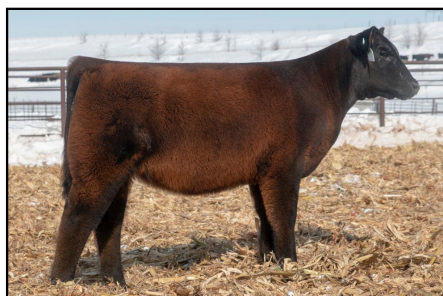

ONLINE SALE APRIL 9, 2019

Extended bidding begins 8 PM EST

*Offering Shorthorn & Shorthorn Plus
Opens, Breds, Semen & Embryos*

Hosted by DP Online Sales
dponlinesales.com

FEATURING A FLUSH ON RFSS ROAN MARGIE 087E
A DIRECT DAUGHTER OF THE NOW DECEASED 610S

RFSS ROSE SIS 103F
RFSS RAMBO X SULL TRAVELER'S SIS

SULL SHINY CRYSTAL 8383F
SULL RIGHT DIRECTION X SULL CRYSTALS LUCY

SULL BLUE LADY 8387F
COLBURN CRED X SULL LADY CRYSTAL

RFSS MARGIE'S AMELIA 122F
RFSS RAMBO X AVIATOR X MARGIE 610S

RFSS WHITE ROSE 120F
HILL HAVEN FIRESTORM X SULL ROSE MARY

LOVELY LADY SHANNA 981
SULL RED RESOLVE X SULL RED STALLION

SULL MOLLIE JO 3209
SULL RED REWARD X V8 MJ RIDER'S DRIVE
BRED TO HOT COMMODITY

ELSA'S REWARD F1
SG CASH REWARD
JUNE PLUS PROSPECT